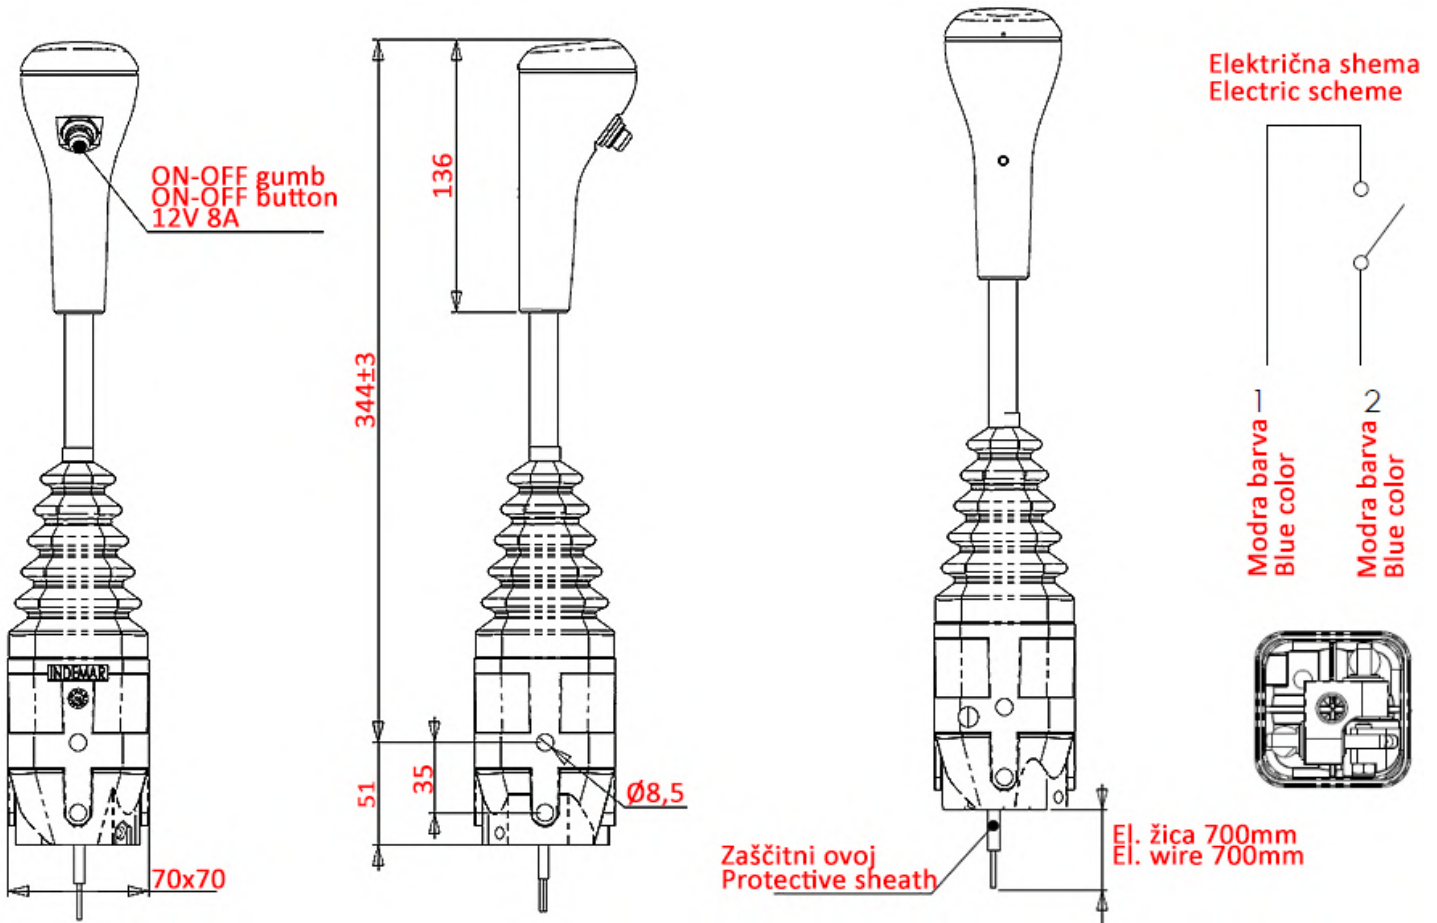

11172

[mm]

Šifra / Code		11172
Temp. območje / Temp. range	[°C]	-30 / 80
Max. obremenitev pletenica / Max. load - rope	[N]	350
Razmerje ročice / Lever ratio		8:1
El. tok pri 250V AC / El. current at 250V AC	[A]	3
El. tok pri 24V DC / El. current at 24V DC	[A]	4
El. tok pri 12V DC / El. current at 12V DC	[A]	8